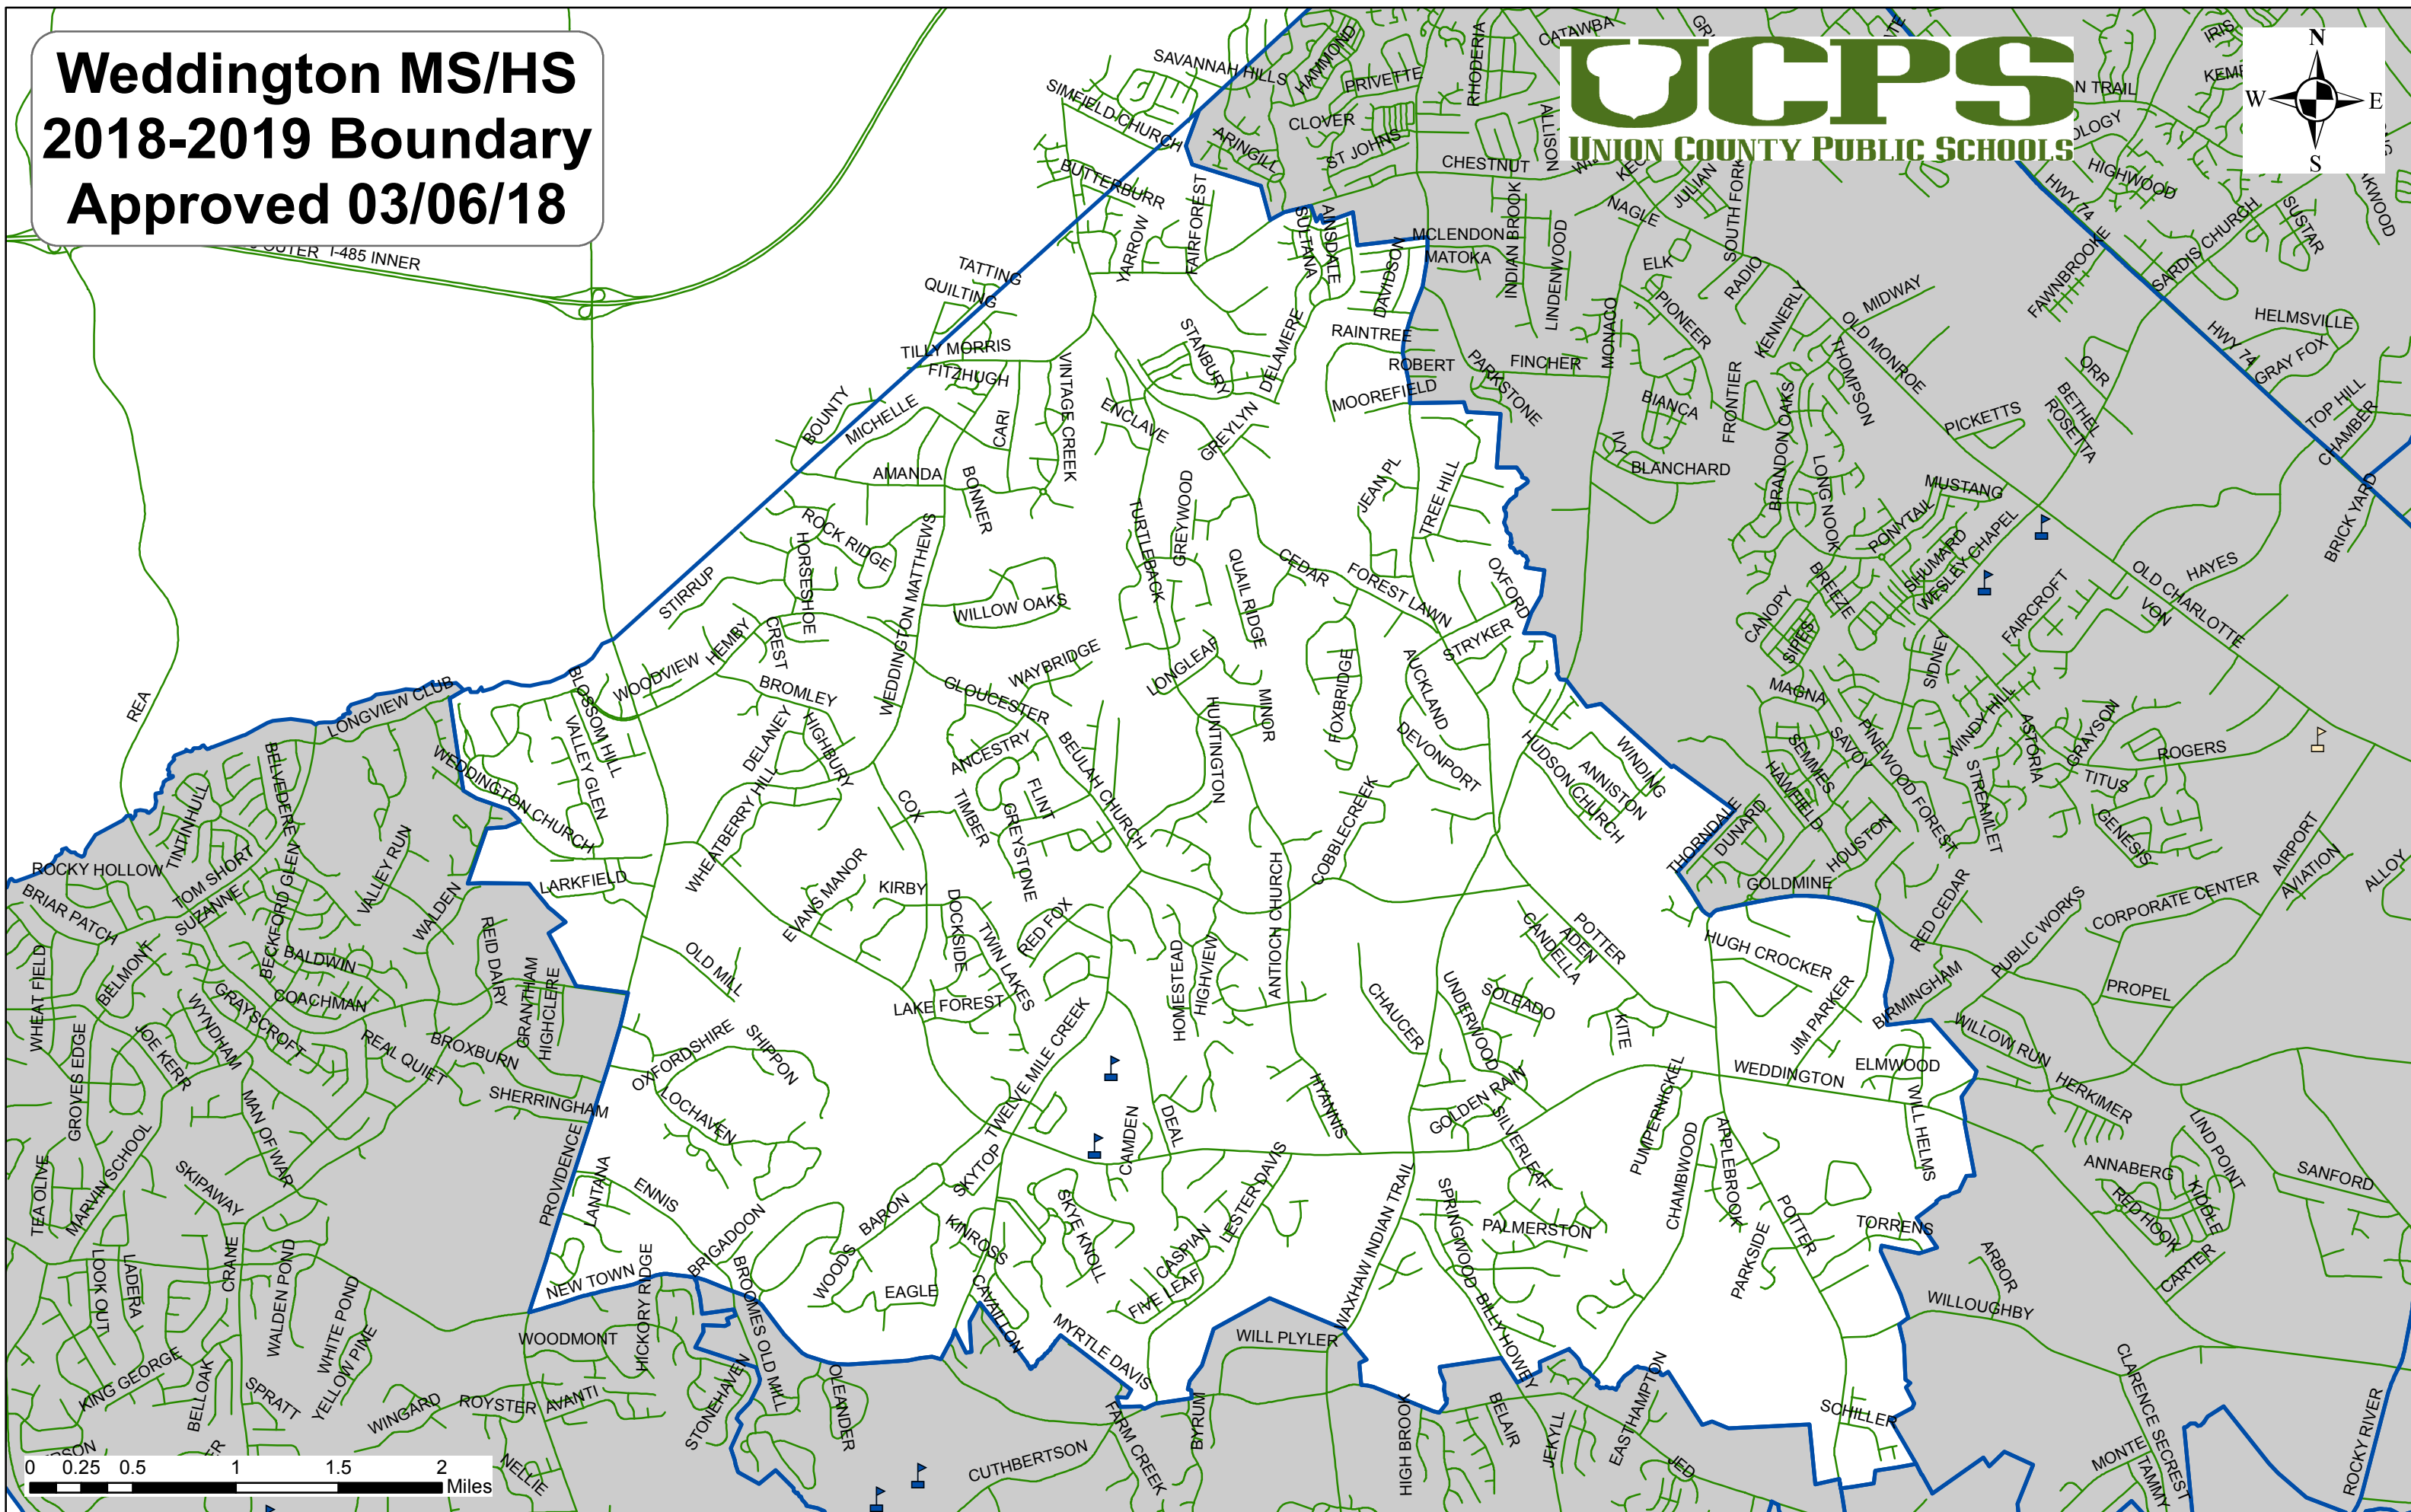

**Weddington MS/HS
2018-2019 Boundary
Approved 03/06/18**

0 0.25 0.5 1 1.5 2 Miles